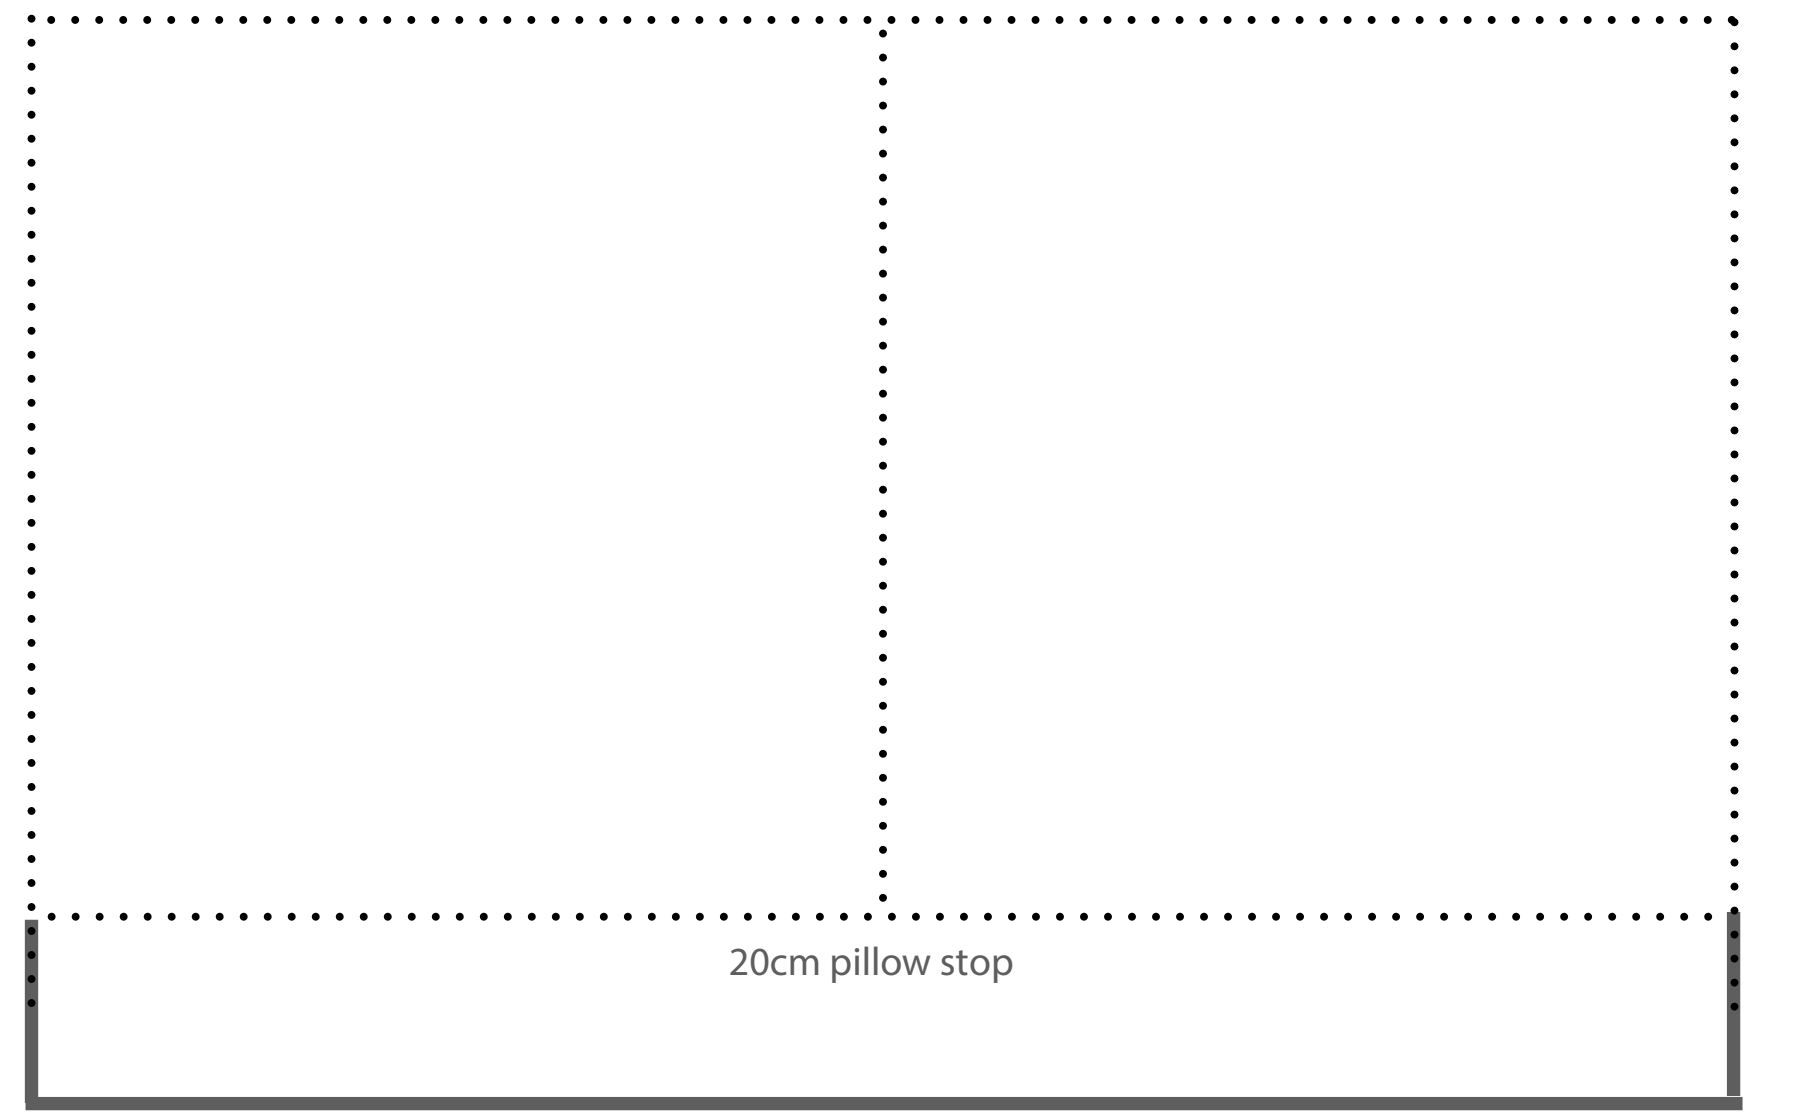

Super king

120cm

20cm pillow stop

184cm